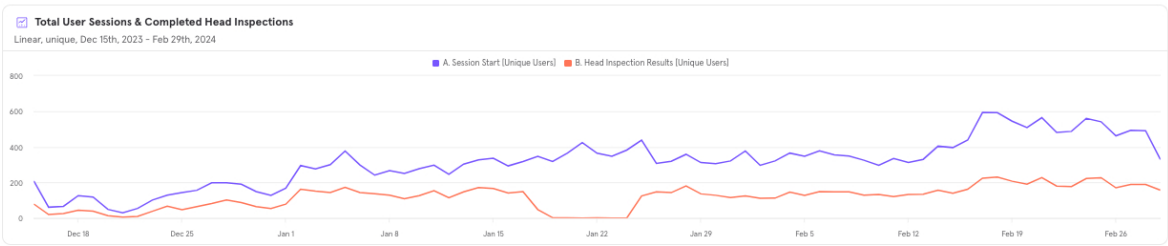

Discover
+ New Board

Favorites
Man Therapy / Data Dashboard

Pinned
Starter Board

Your Boards
> Grit Digital Health Man Therapy

Your data is being filtered
This data view (Man Therapy / California) has a filter applied and contains a subset of all data. Dismiss

Grit Digital Health Man Therapy / Man Therapy / Data Dashboard Hide Filter Subscribe + 4 Share ...

Man Therapy / Data Dashboard

+ Add description...

Dec 15, 2023 – Feb 29, 2024 Today Yesterday 7D 30D 3M 6M 12M XTD Default Filter Discard Changes Save to Board

Highlevel Engagement Data