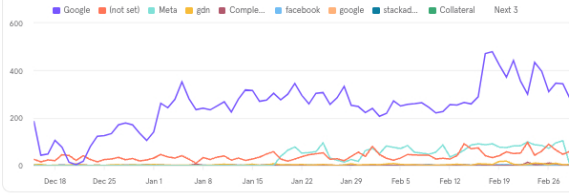

Traffic Acquisition by UTM source

Linear, total, Dec 15th, 2023 - Feb 29th, 2024

Traffic Acquisition by UTM Campaign

Total, Dec 15th, 2023 - Feb 29th, 2024

Event	UTM Campaign	Value
Session Start [To...	(not set)	22.09K
Overall 25.25K	California January 2024	2,697
	Head Inspection Results Email	79
	mantherapykansaveterans	70
	mantherapykansamillennials	51
	mantherapykansagriculture	50
	mantherapykansadivorce	45
	mantherapykansagenx	39

Head Inspections Completed by Traffic Source

Dec 15th, 2023 - Feb 29th, 2024

UTM Source	A Head Inspection Results	B Session Start	C HI Conversion Rate
Top 12 - A	Unique Users	Total Events	Formula
gdn	-	252	0.00
Collateral	-	6	0.00
youtube	-	3	0.00
stackadapt	-	11	0.00
Youtube Video	-	1	0.00
Overall	8,824	25,246	0.35