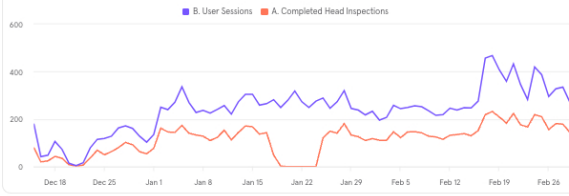

Acquisition Data

Paid Search Sessions and Completed Head Inspections

Paid Search: Sessions and Completed Head Inspections

Dec 15th, 2023 - Feb 29th, 2024

A Completed Head Inspections	B User Sessions
Total Sessions	Unique Users
8,806	17,513