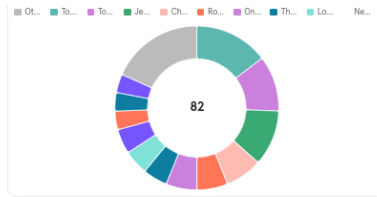

Card Name	A Card Click Total Events	
Top 12 - A	Current Dec 15 20...	Past Sep 15 2023 - ...
Betterhelp	34	-
Talkspace	19	-
Northpoint Recovery	11	-
Alcohol & Addiction Recovery Reso...	11	-
Overall	201