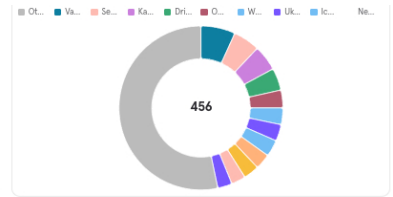

Card Name	A Card Click Total Events	
Top 12 - A	Current Dec 15 20...	Past Sep 15 2023 - ...
Betterhelp	34	-
Talkspace	19	-
Northpoint Recovery	11	-
Alcohol & Addiction Recovery Reso...	11	-
Overall	201