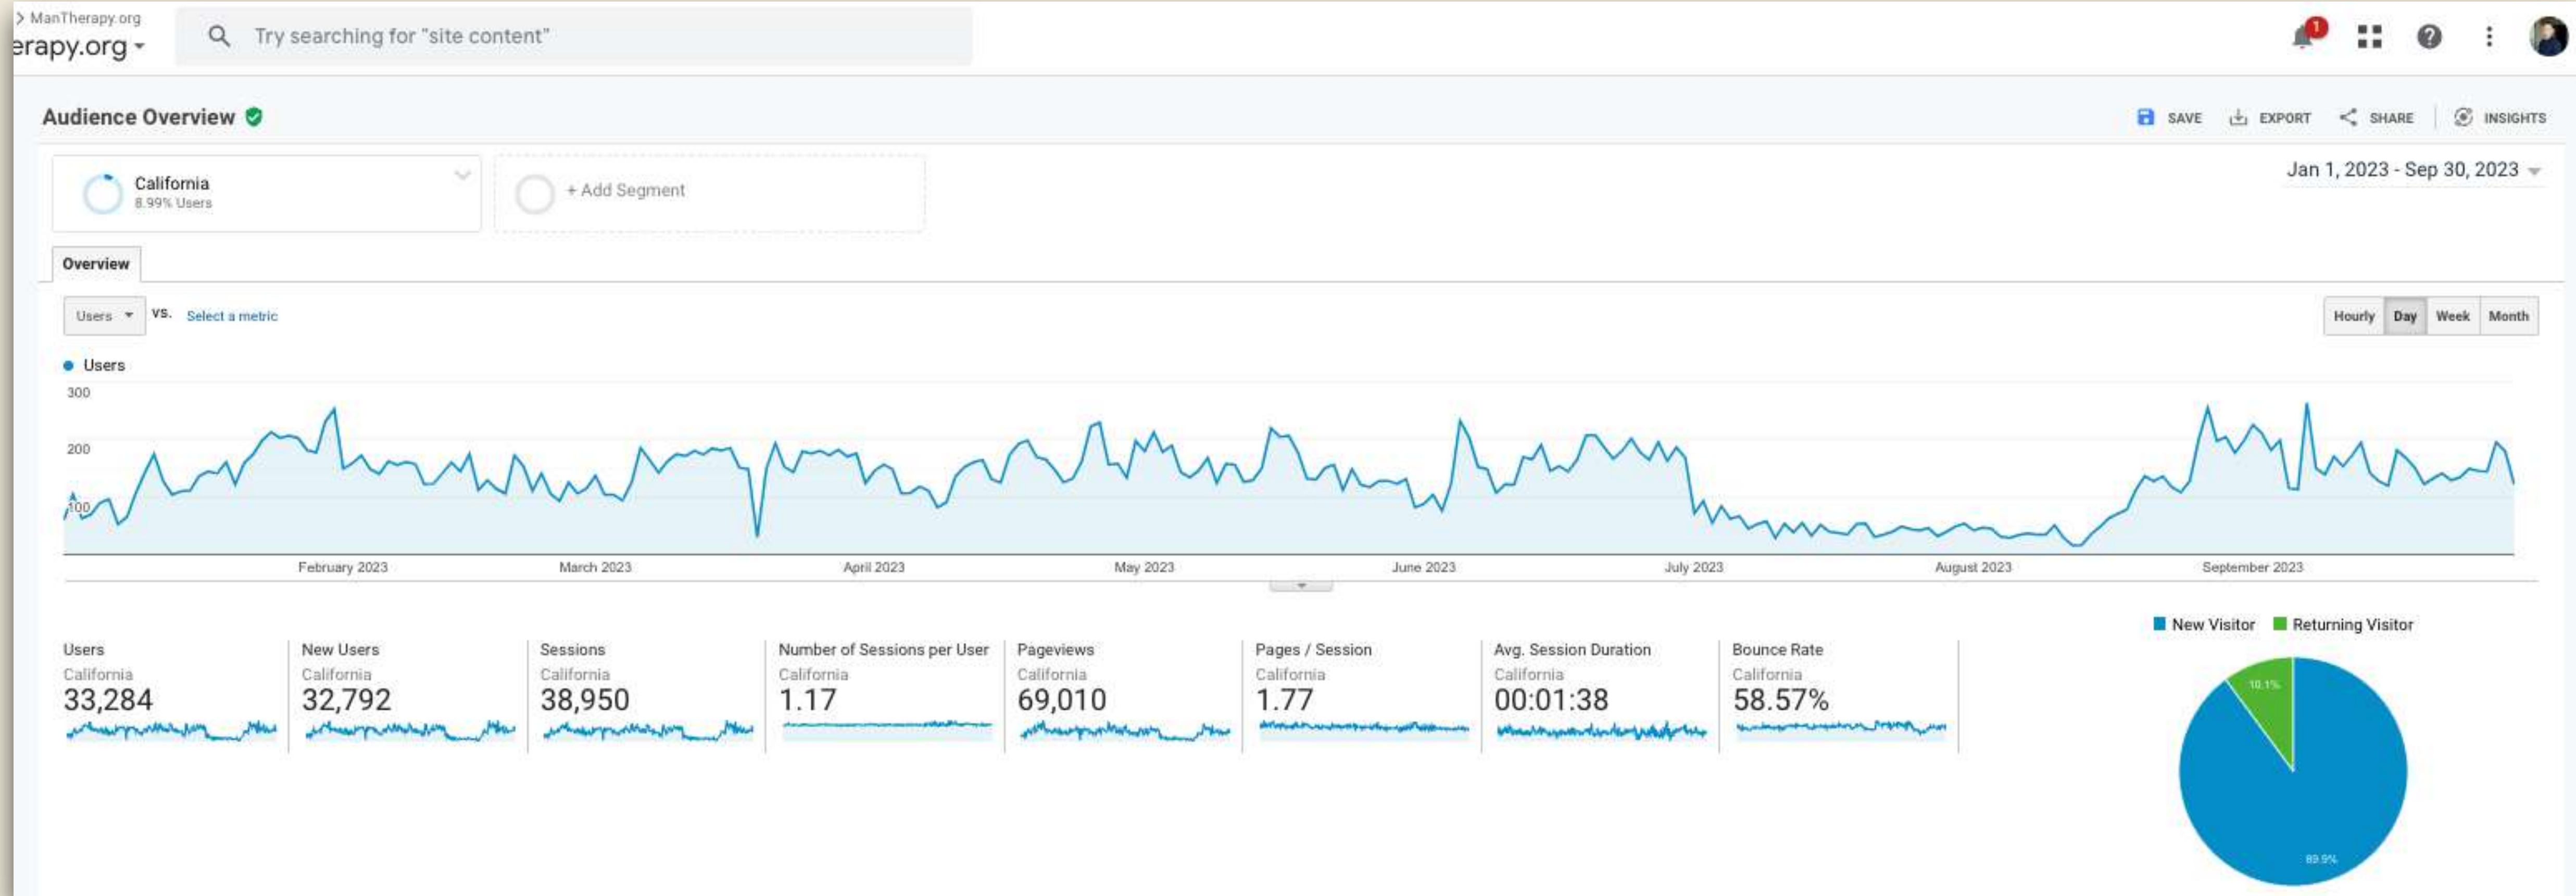

ManTherapy.org California Website Metrics

California analytics data: January 1, 2023 – **September 30, 2023**