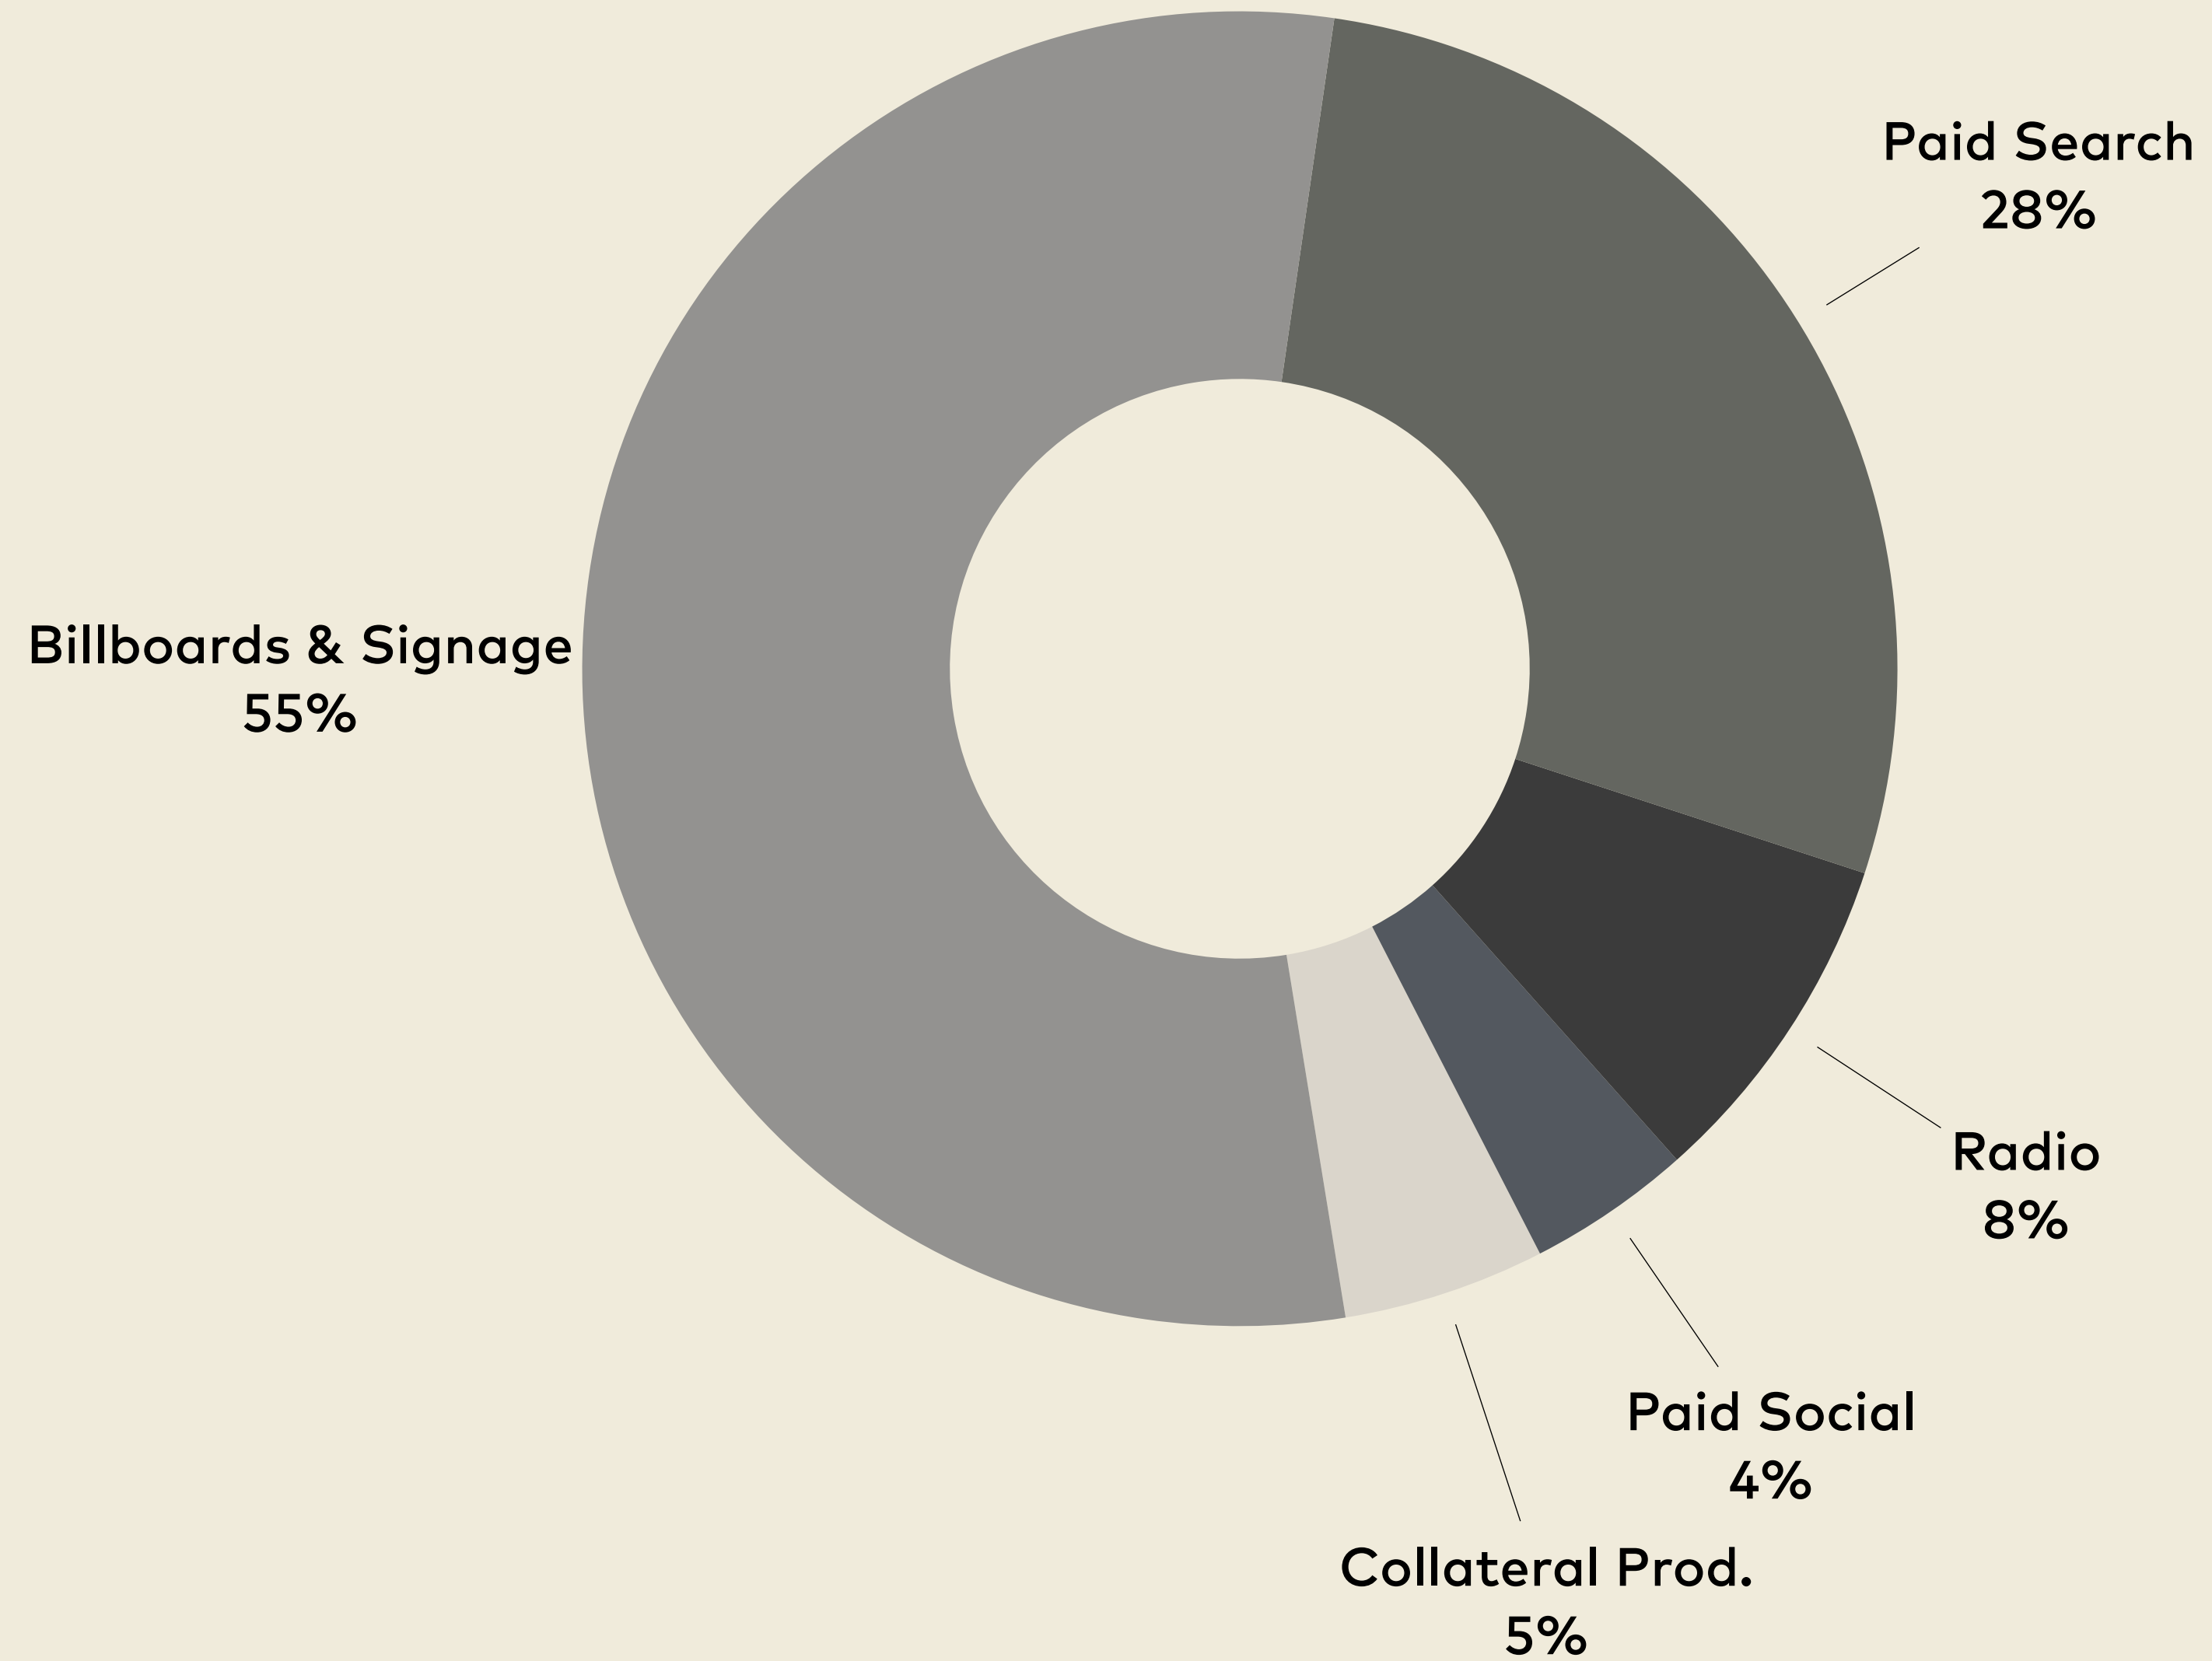

Installed: April 10

Partner Network:

Printed Collateral + Swag

Consideration

Priming action, generate an action response

Paid Social

Launched: March 3

Key metrics: targeted
impression

Conversion

Get men to complete mental health assessments

Google Adwords

Launched: January 9th

Upgraded: October 1

Key metrics: clicks, website
engagement, Head Inspection
Completion

Media Allocation

Messaging & Creative Highlights