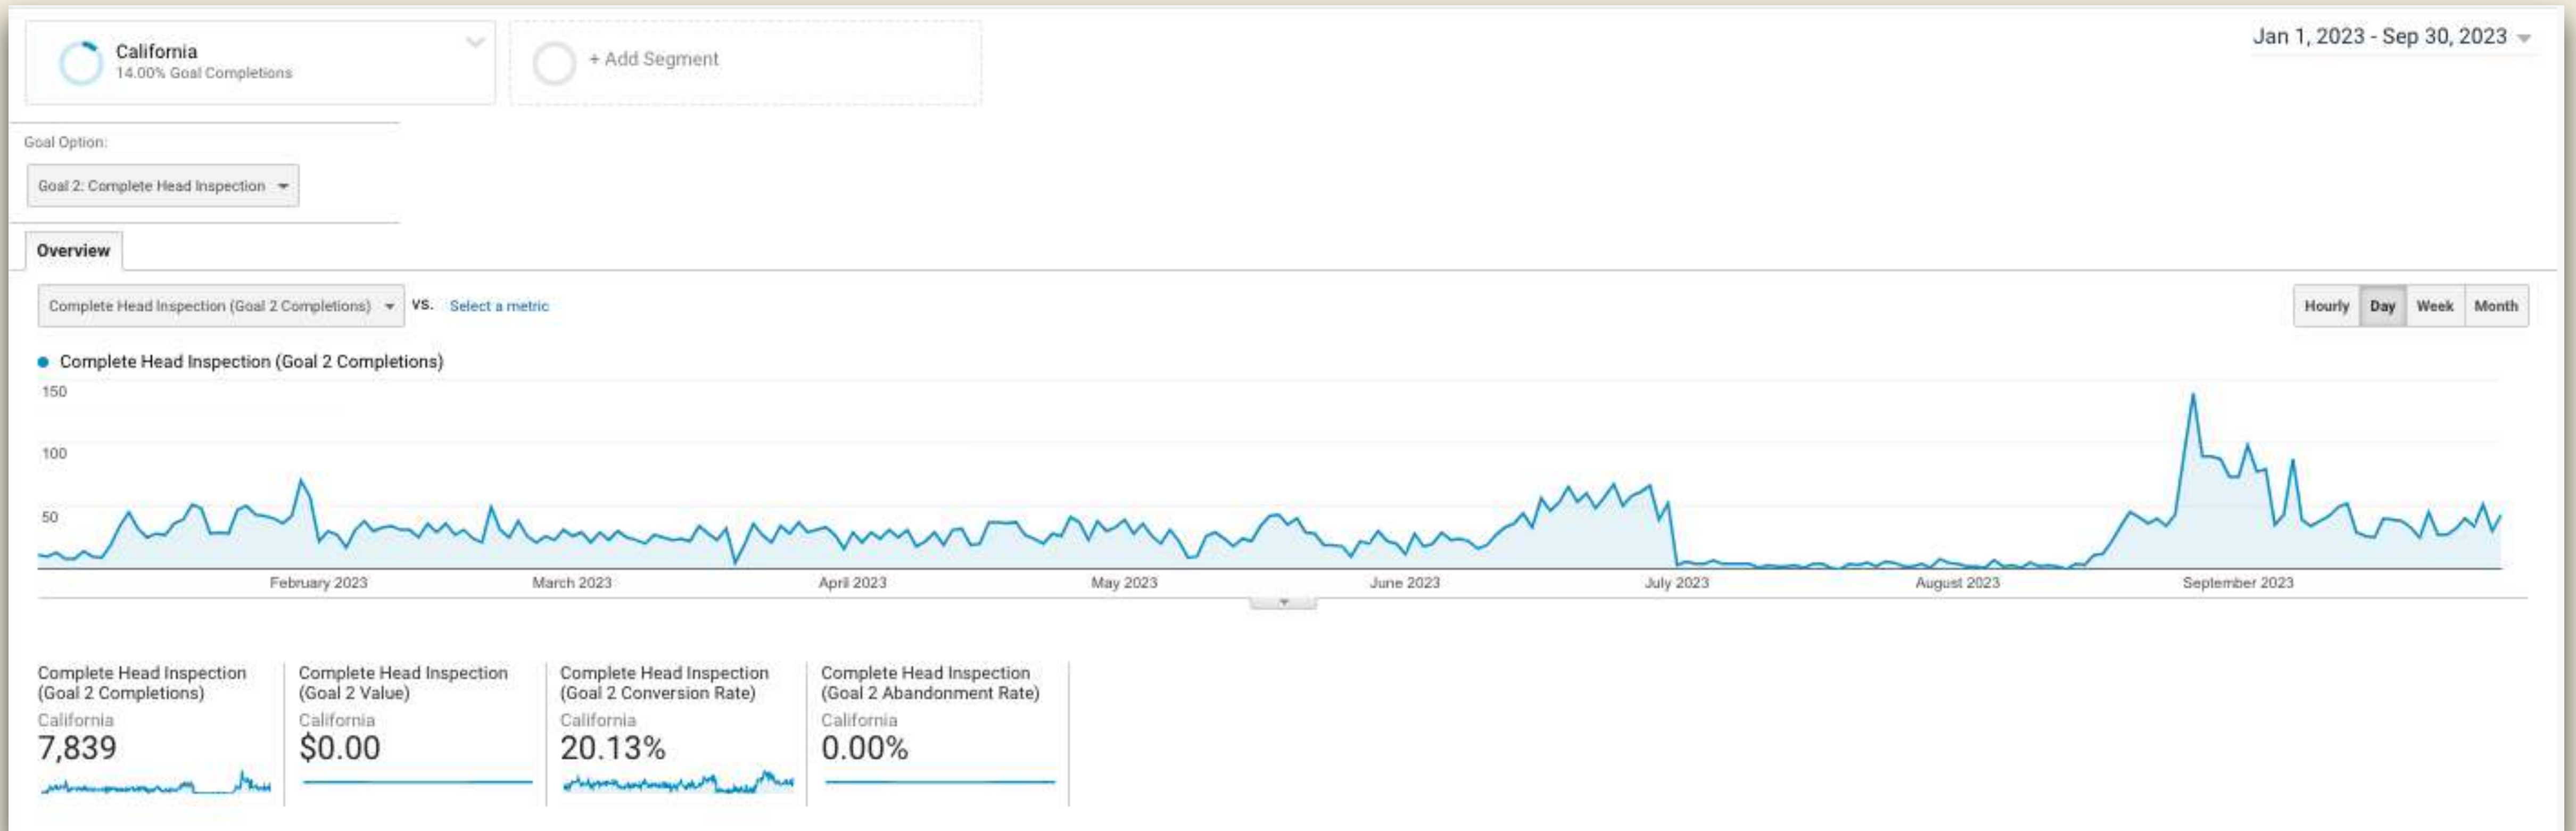

ManTherapy.org California Website Metrics

California analytics data: January 1, 2023 – **September 30, 2023**

ManTherapy.org California Website Metrics

Head Inspections Completed

California analytics data: January 1, 2023 – **September 30, 2023**