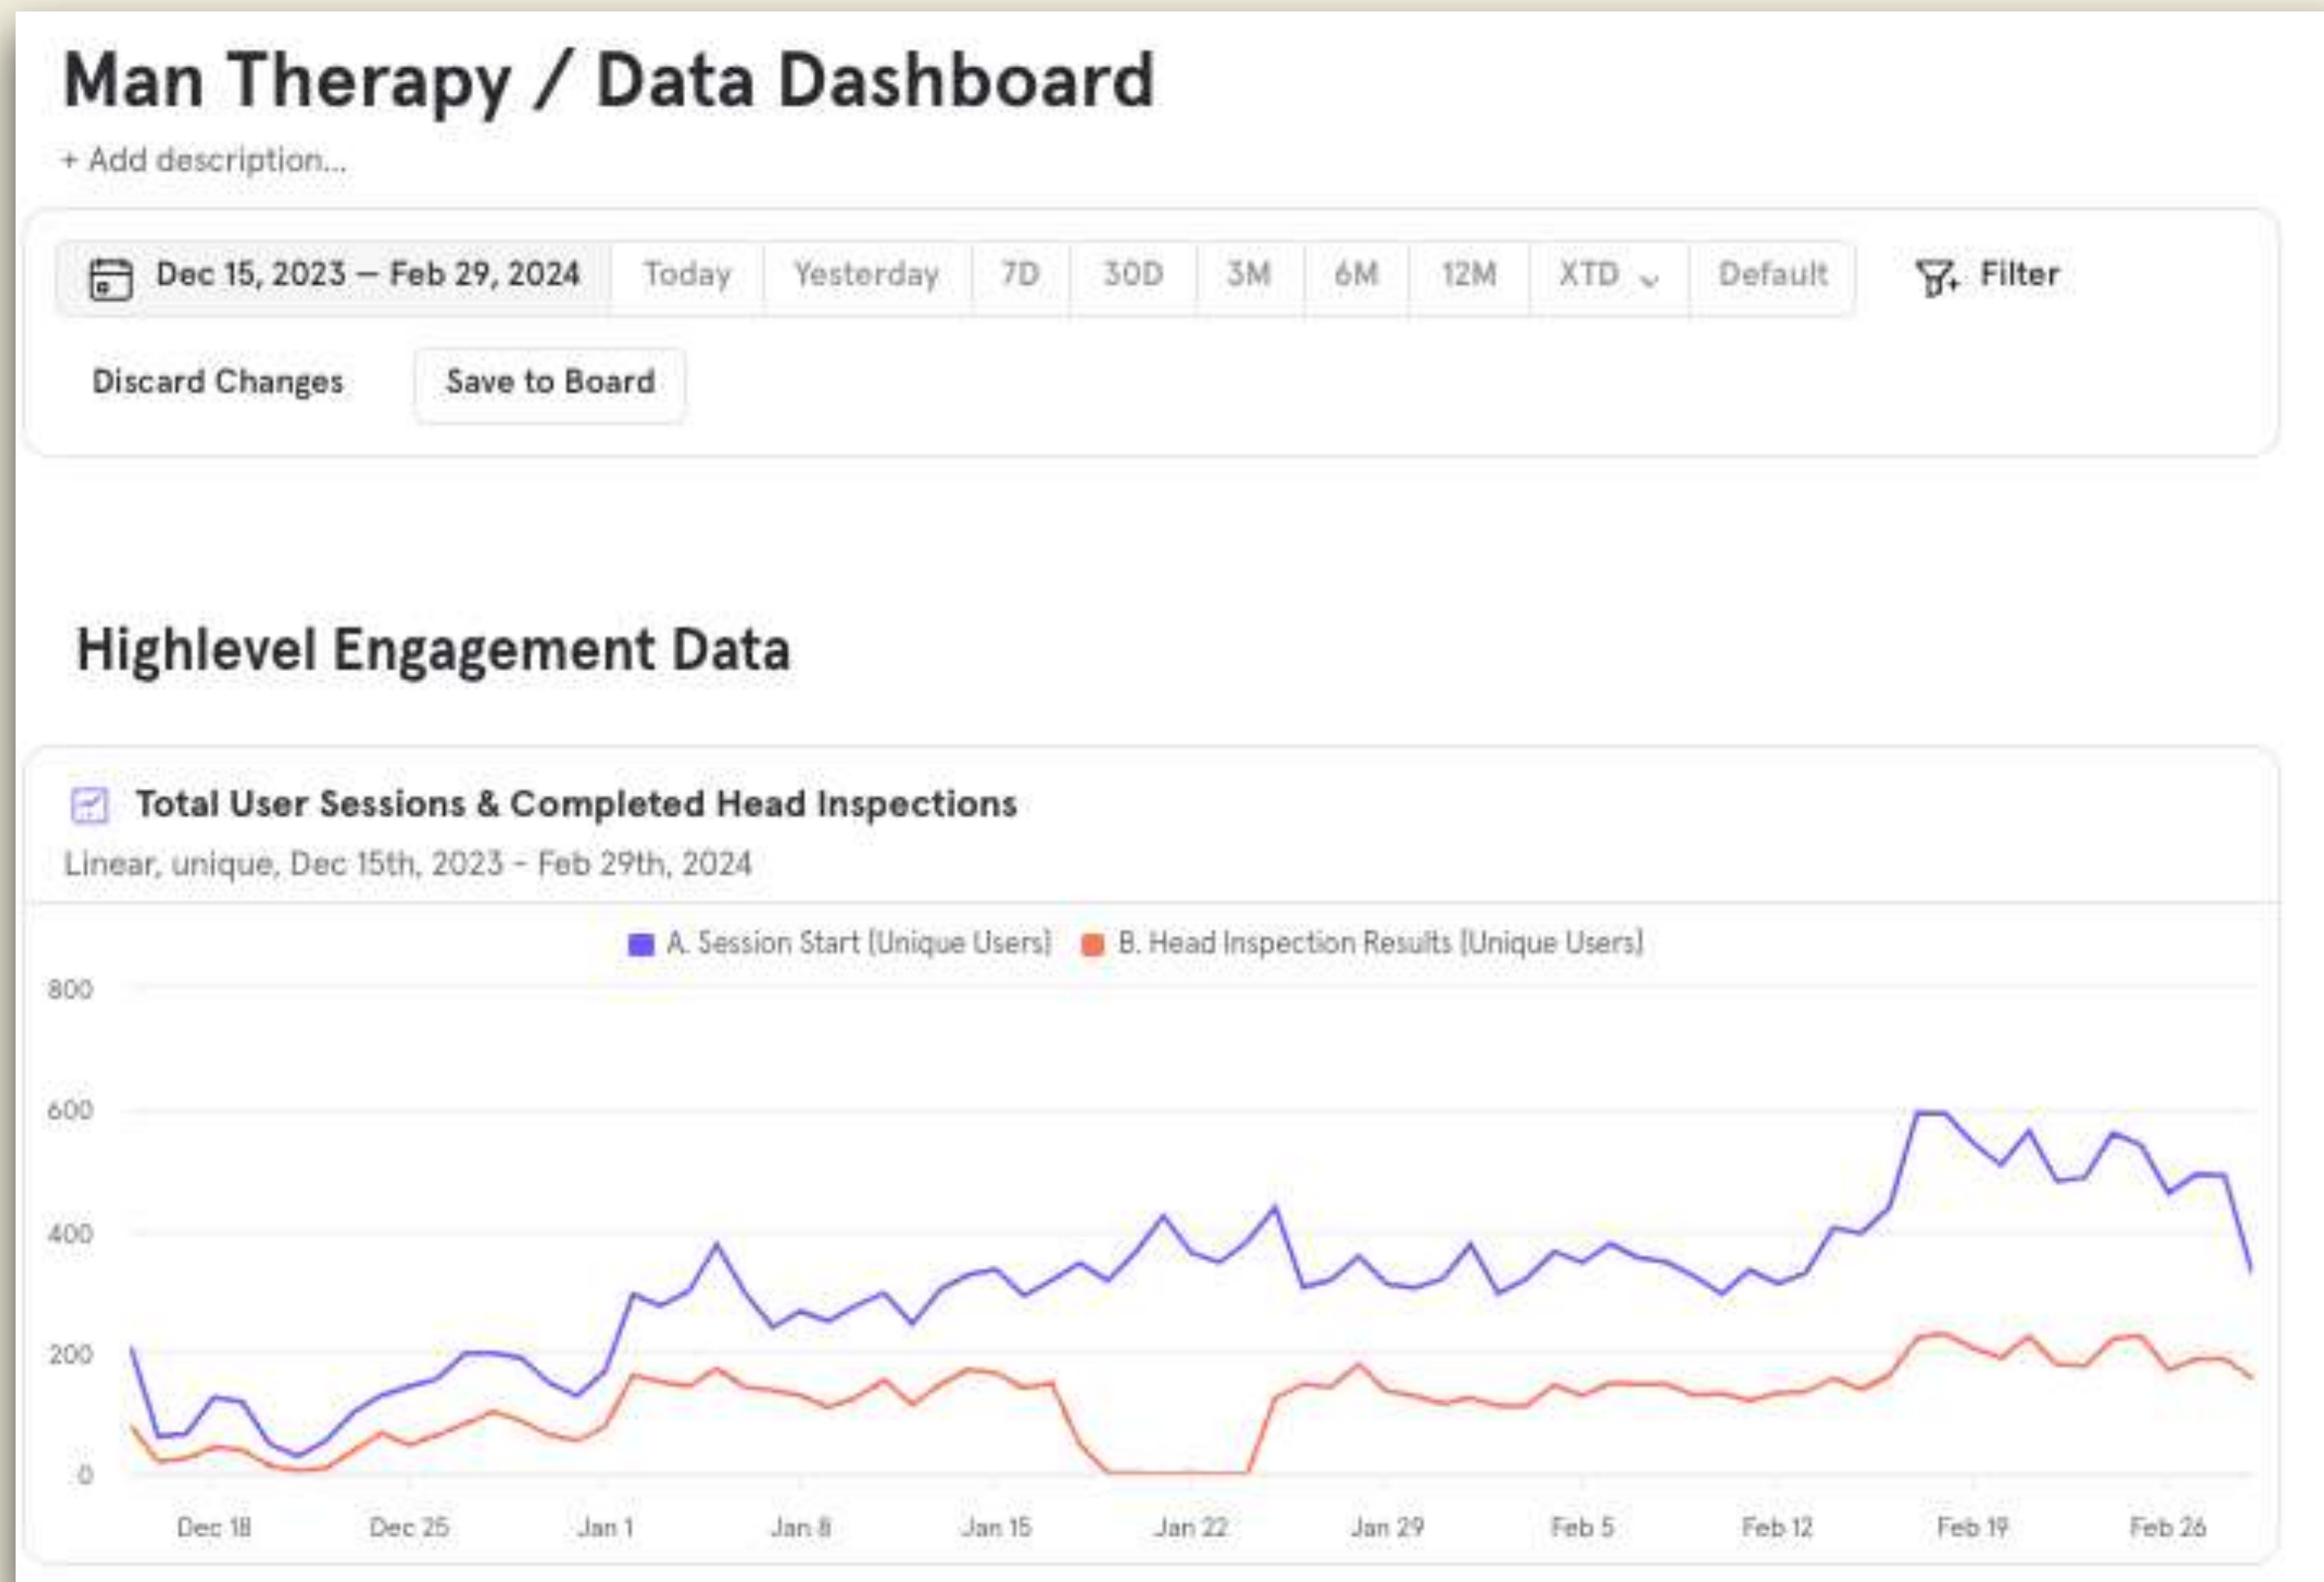

ManTherapy.org California Website Metrics

California Google Analytics 4 data: October 1, 2023 – December 15, 2023

ManTherapy.org California Website Metrics

California Mixpanel analytics data: December 15, 2023 – February 29, 2024