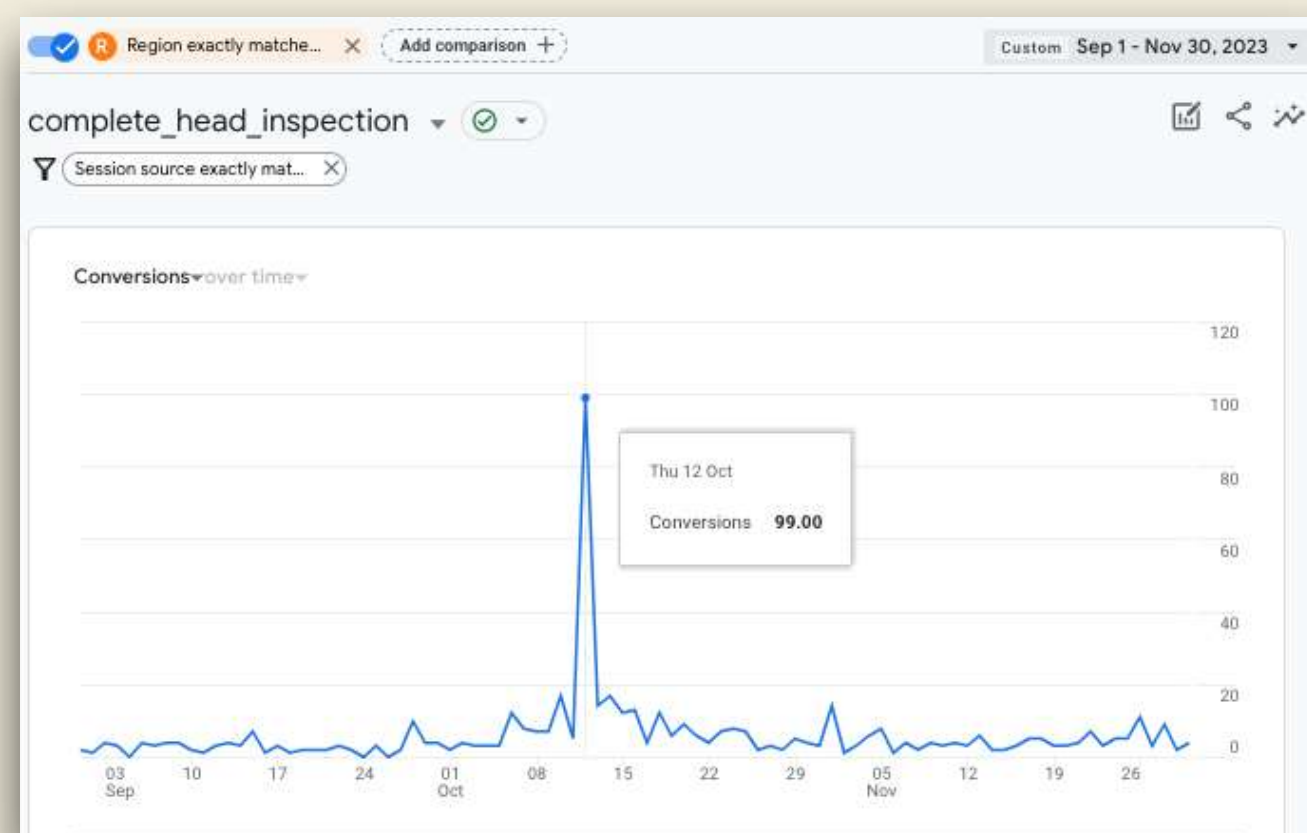

Help@Hand California / Riverside University

6X'ed

State Head Inspections in Riverside County alone

21/22 California HI	1,719
23/24 Riverside HI	12,753
23/24 California HI	26,691

Nov 21 - Dec 22 vs. Jan 23 - Feb 24

Event + Swag + QR code

99 Head Inspections Completed at one in-person event.