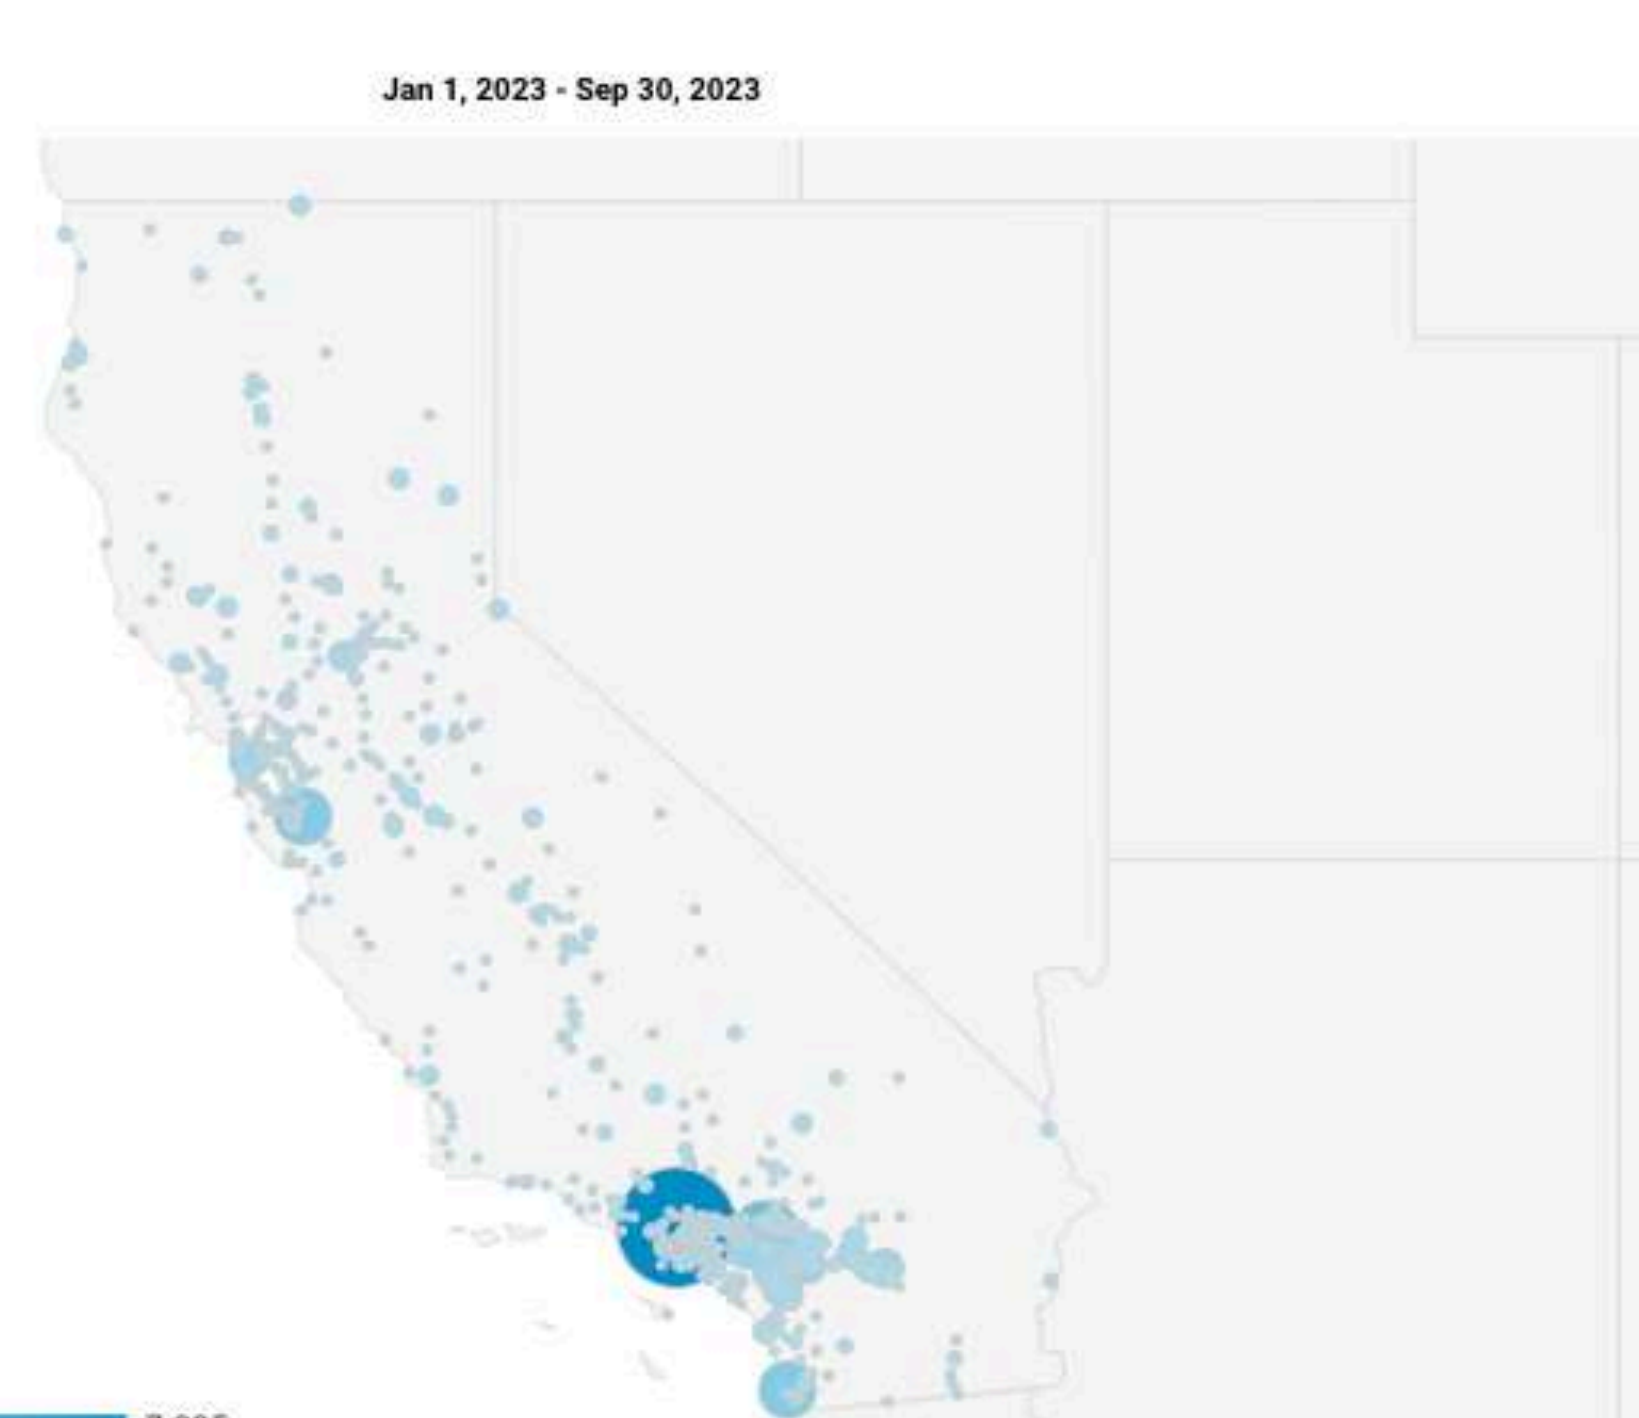

of California users that visited ManTherapy.org and their number of sessions

Secondary dimension: Source / Medium

City
California
1. Los Angeles
Jan 1, 2023 - Sep 30, 2023
Jan 1, 2022 - Sep 30, 2022
% Change
2. Riverside
Jan 1, 2023 - Sep 30, 2023
Jan 1, 2022 - Sep 30, 2022
% Change