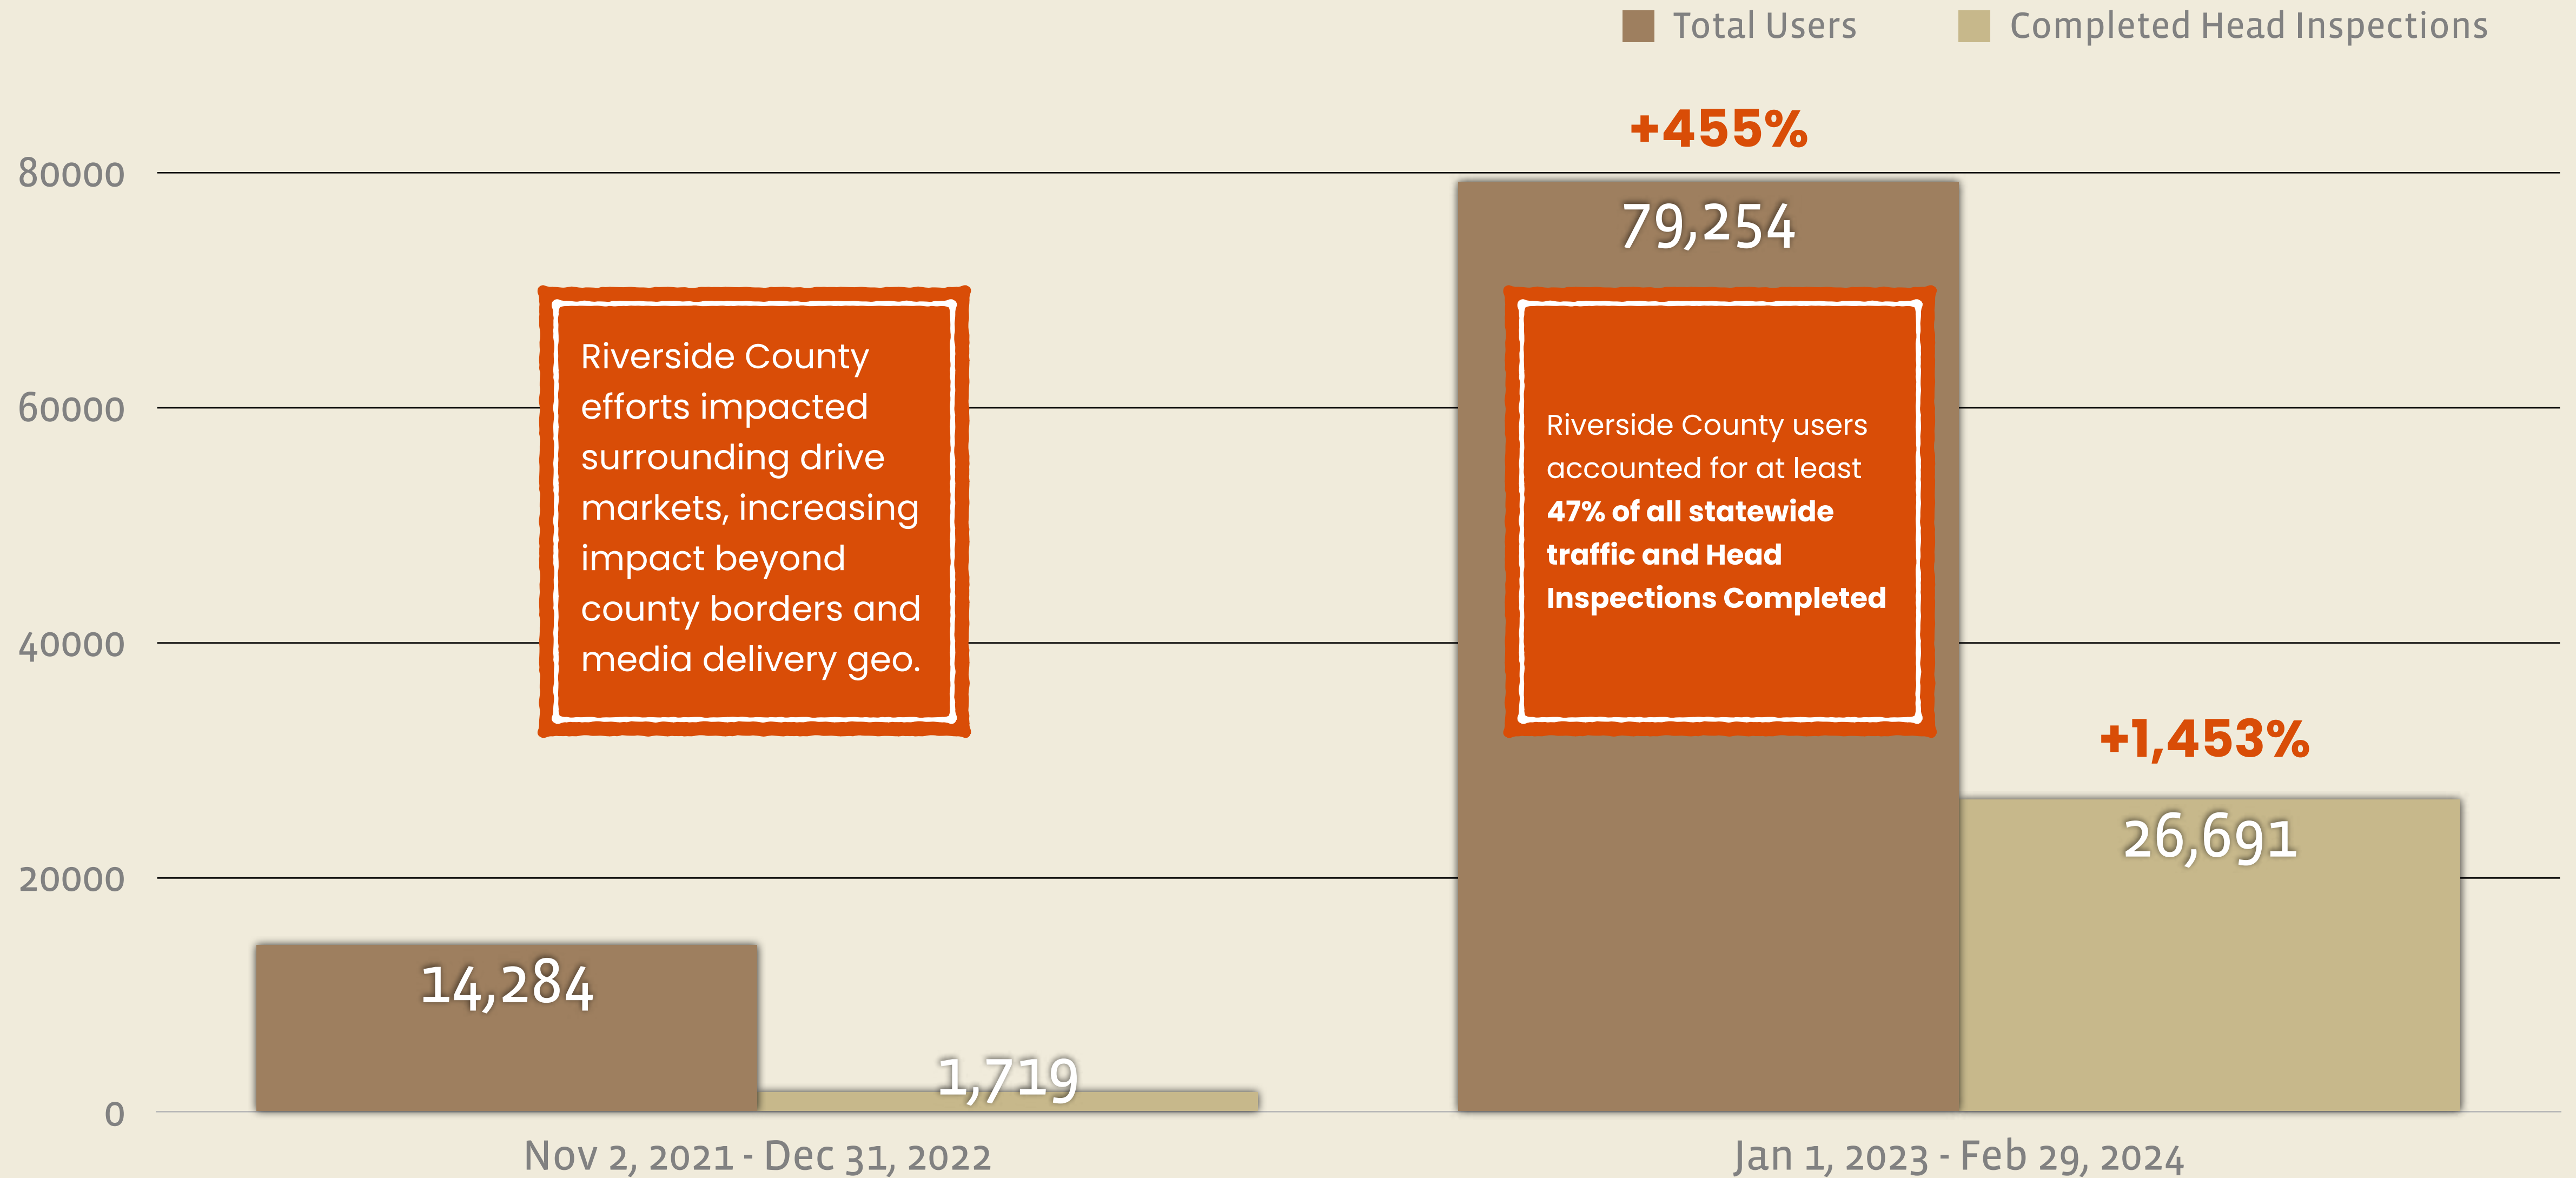

of California users that visited ManTherapy.org and their number of sessions

Secondary dimension: Source / Medium

City
California
1. Los Angeles
Jan 1, 2023 - Sep 30, 2023
Jan 1, 2022 - Sep 30, 2022
% Change
2. Riverside
Jan 1, 2023 - Sep 30, 2023
Jan 1, 2022 - Sep 30, 2022
% Change