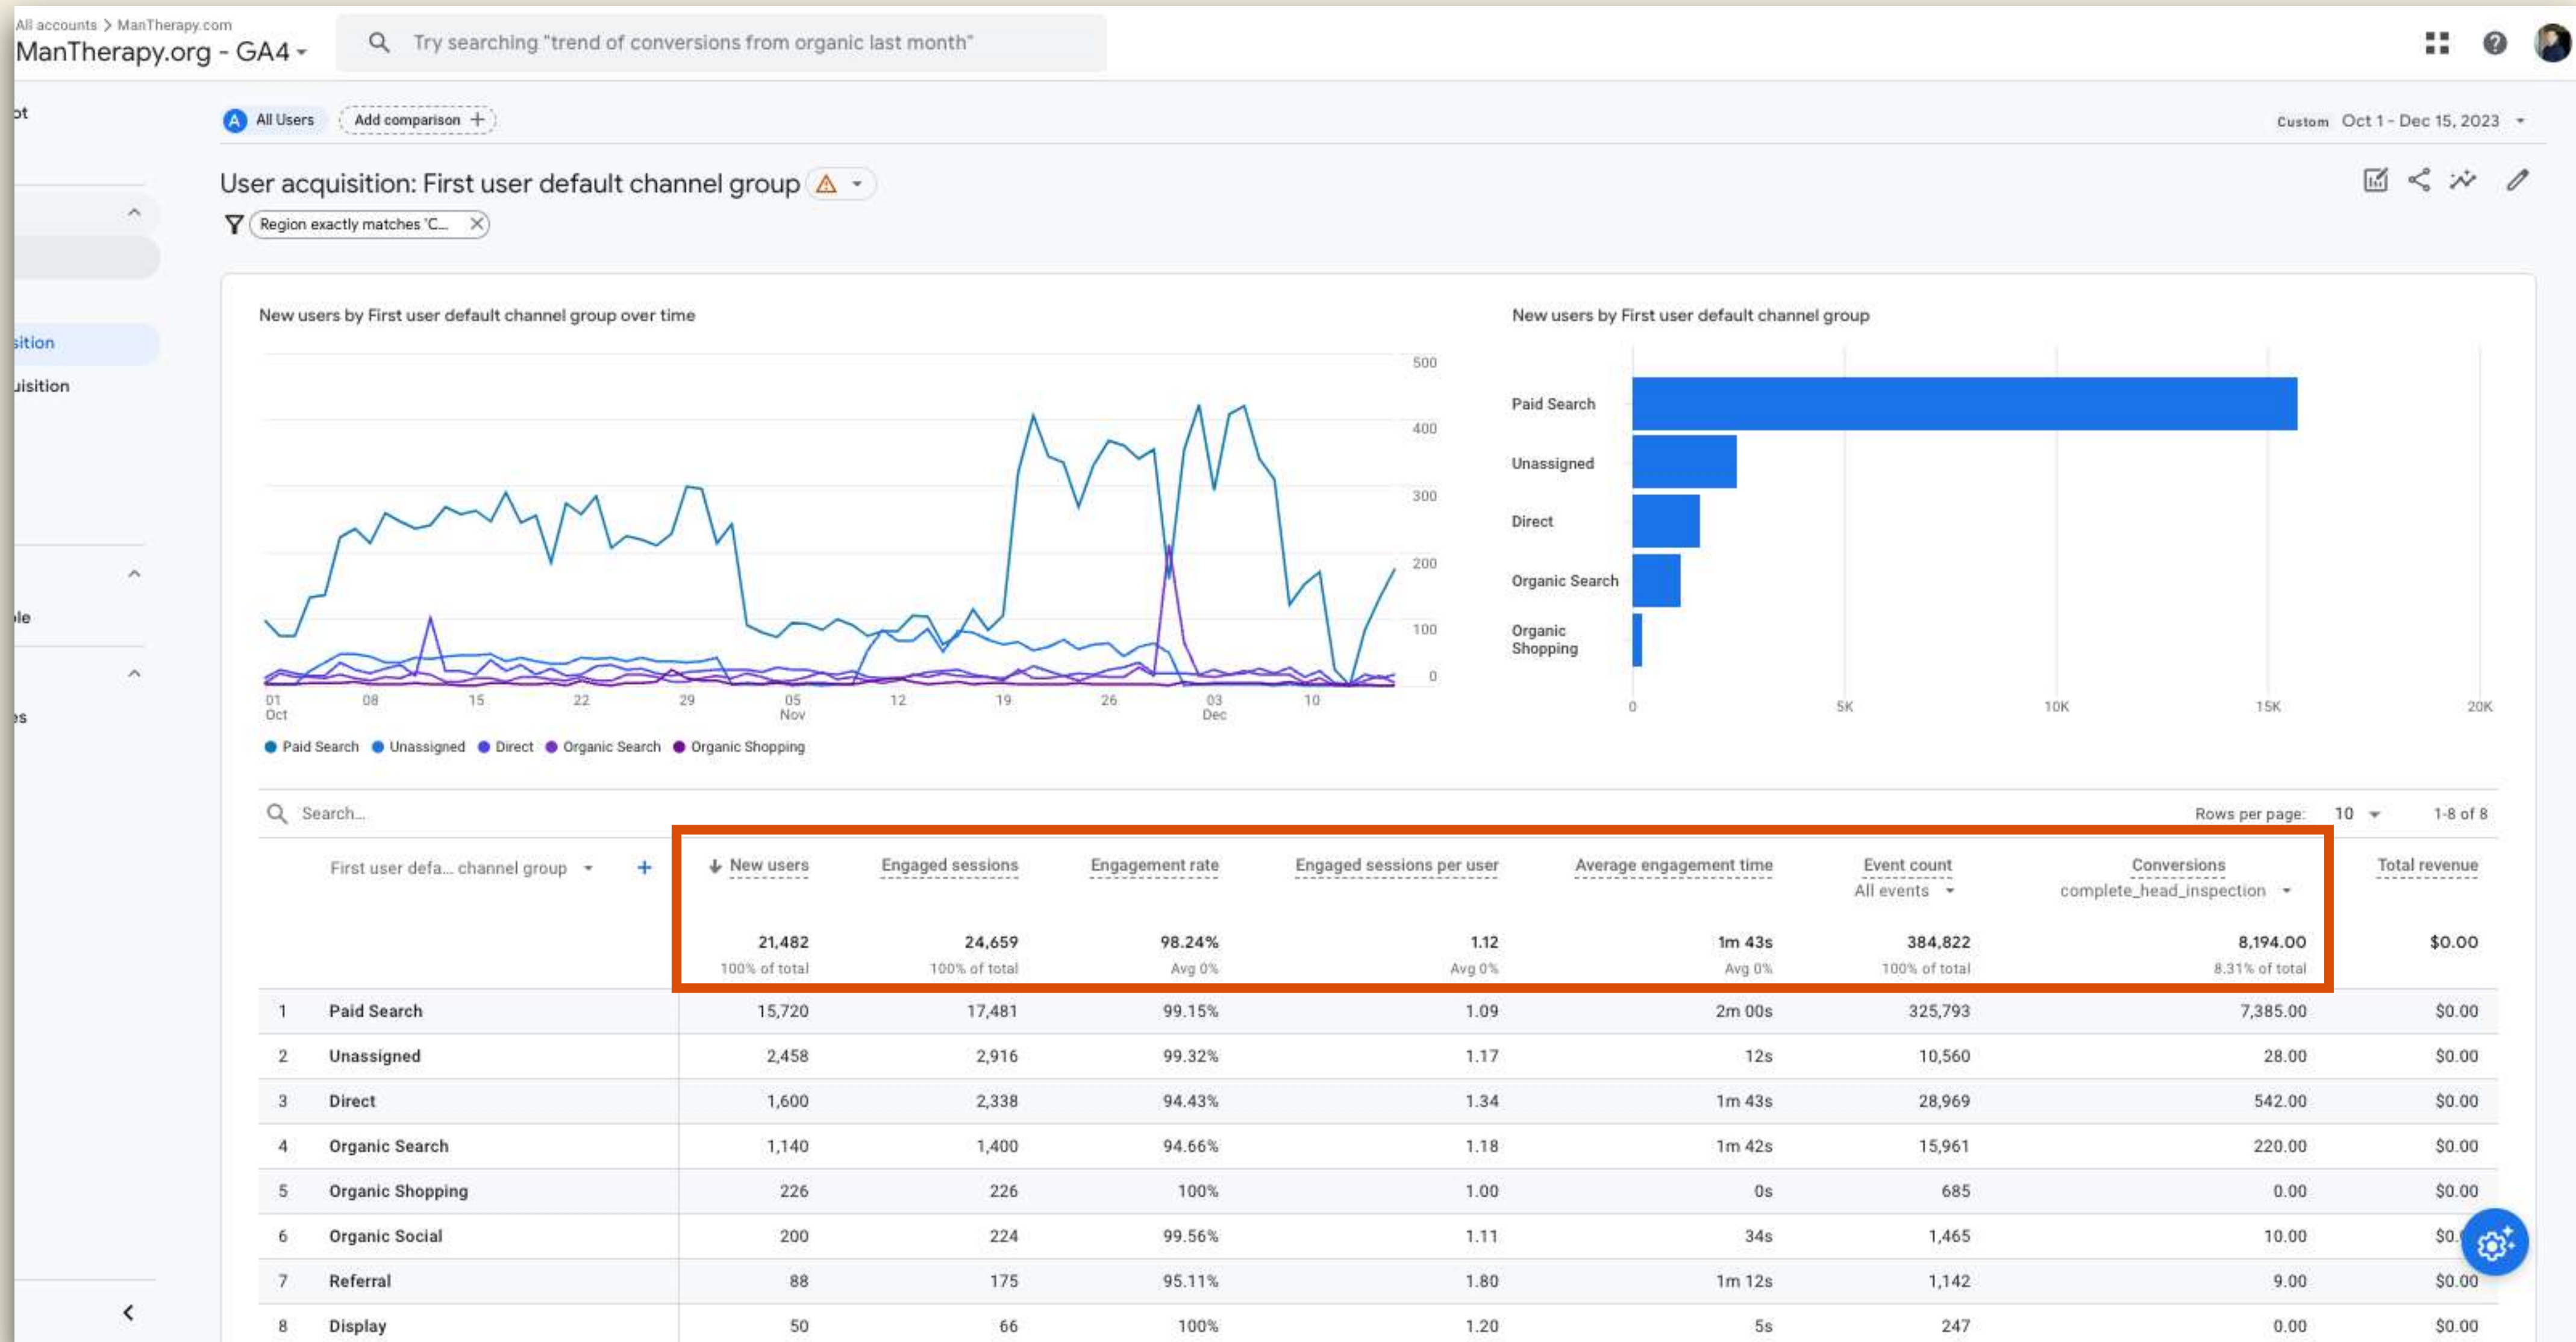

ManTherapy.org California Website Metrics

California Google Analytics 4 data: October 1, 2023 – December 15, 2023