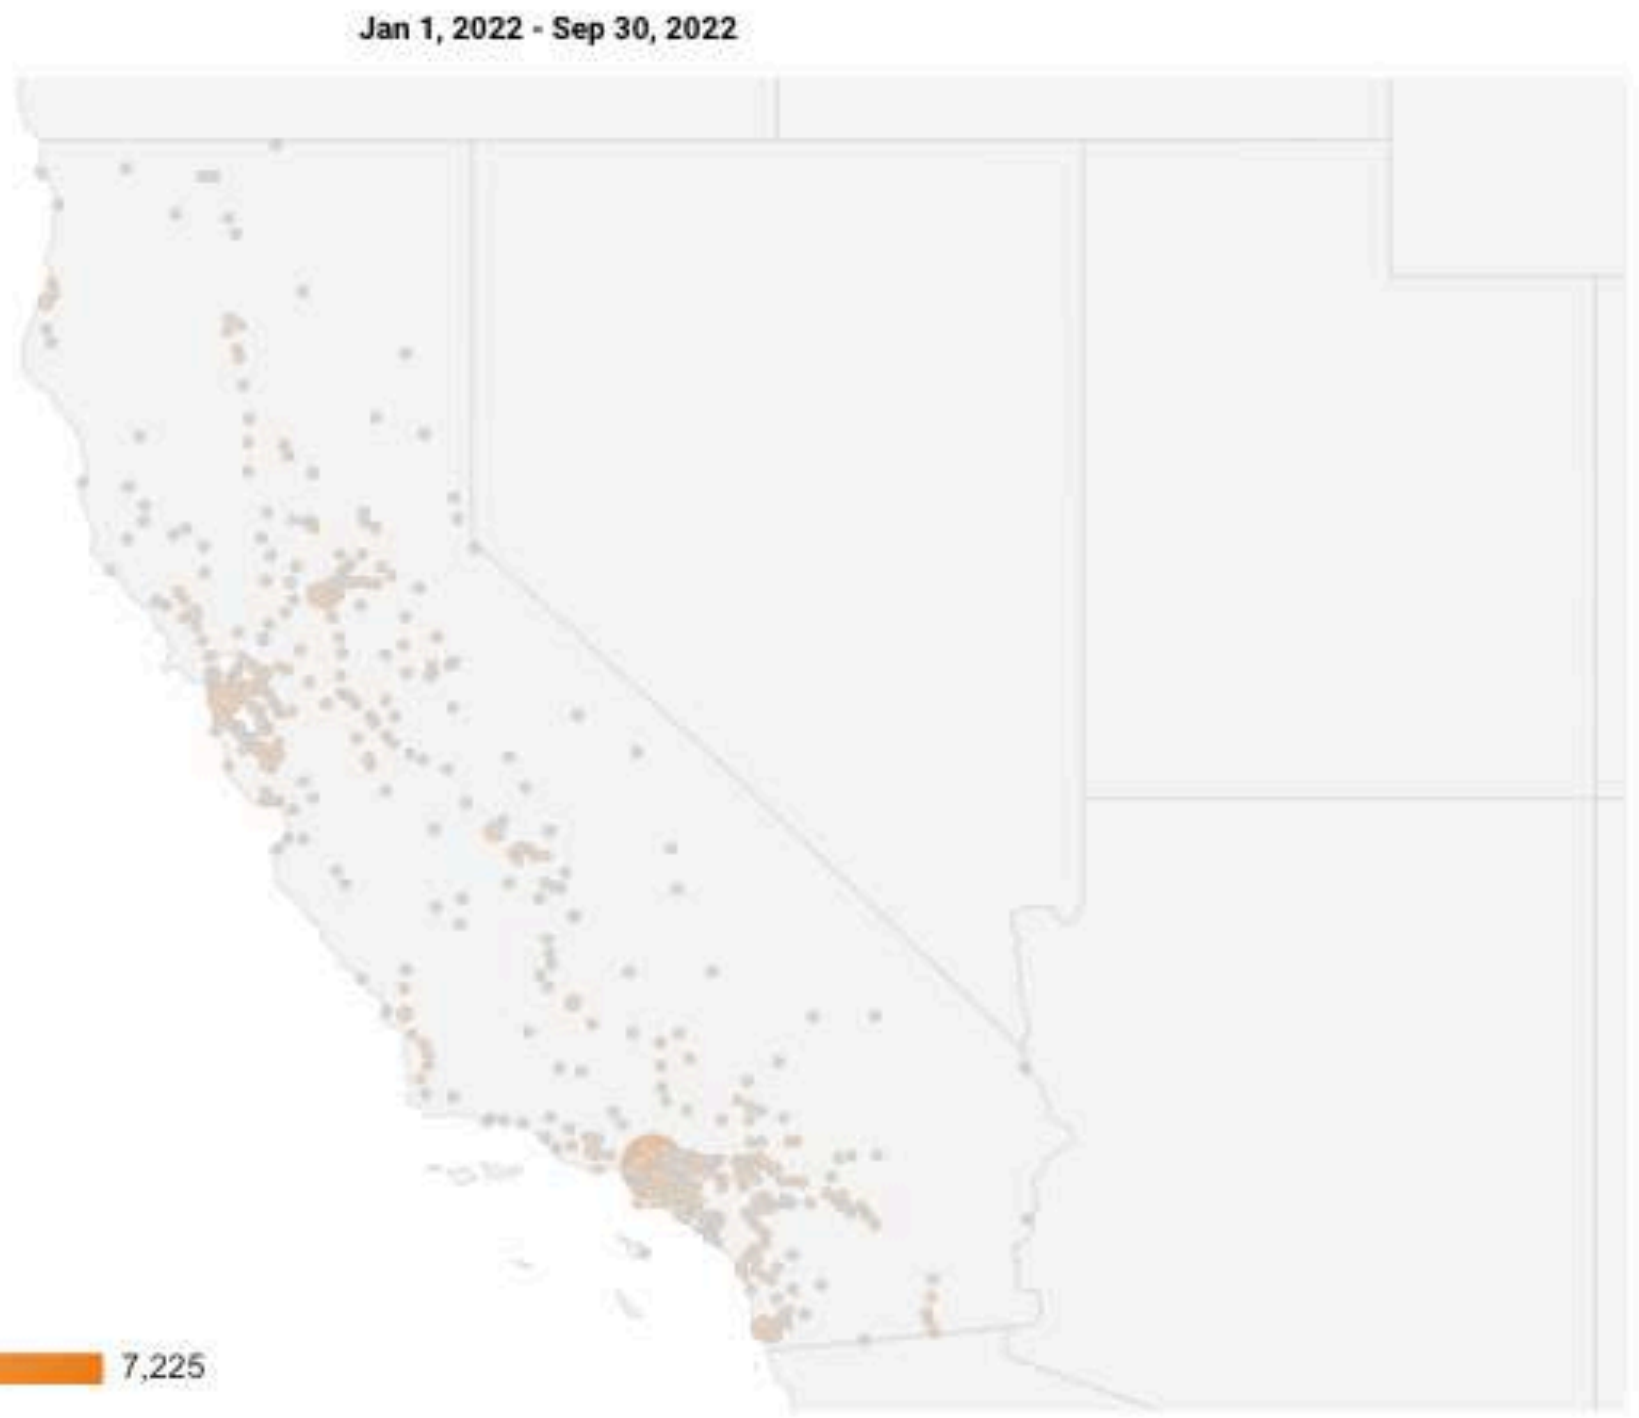

of California users that visited ManTherapy.org and their number of sessions

Secondary dimension: Source / Medium

City
California
1. Los Angeles
Jan 1, 2023 - Sep 30, 2023
Jan 1, 2022 - Sep 30, 2022
% Change
2. Riverside
Jan 1, 2023 - Sep 30, 2023
Jan 1, 2022 - Sep 30, 2022
% Change