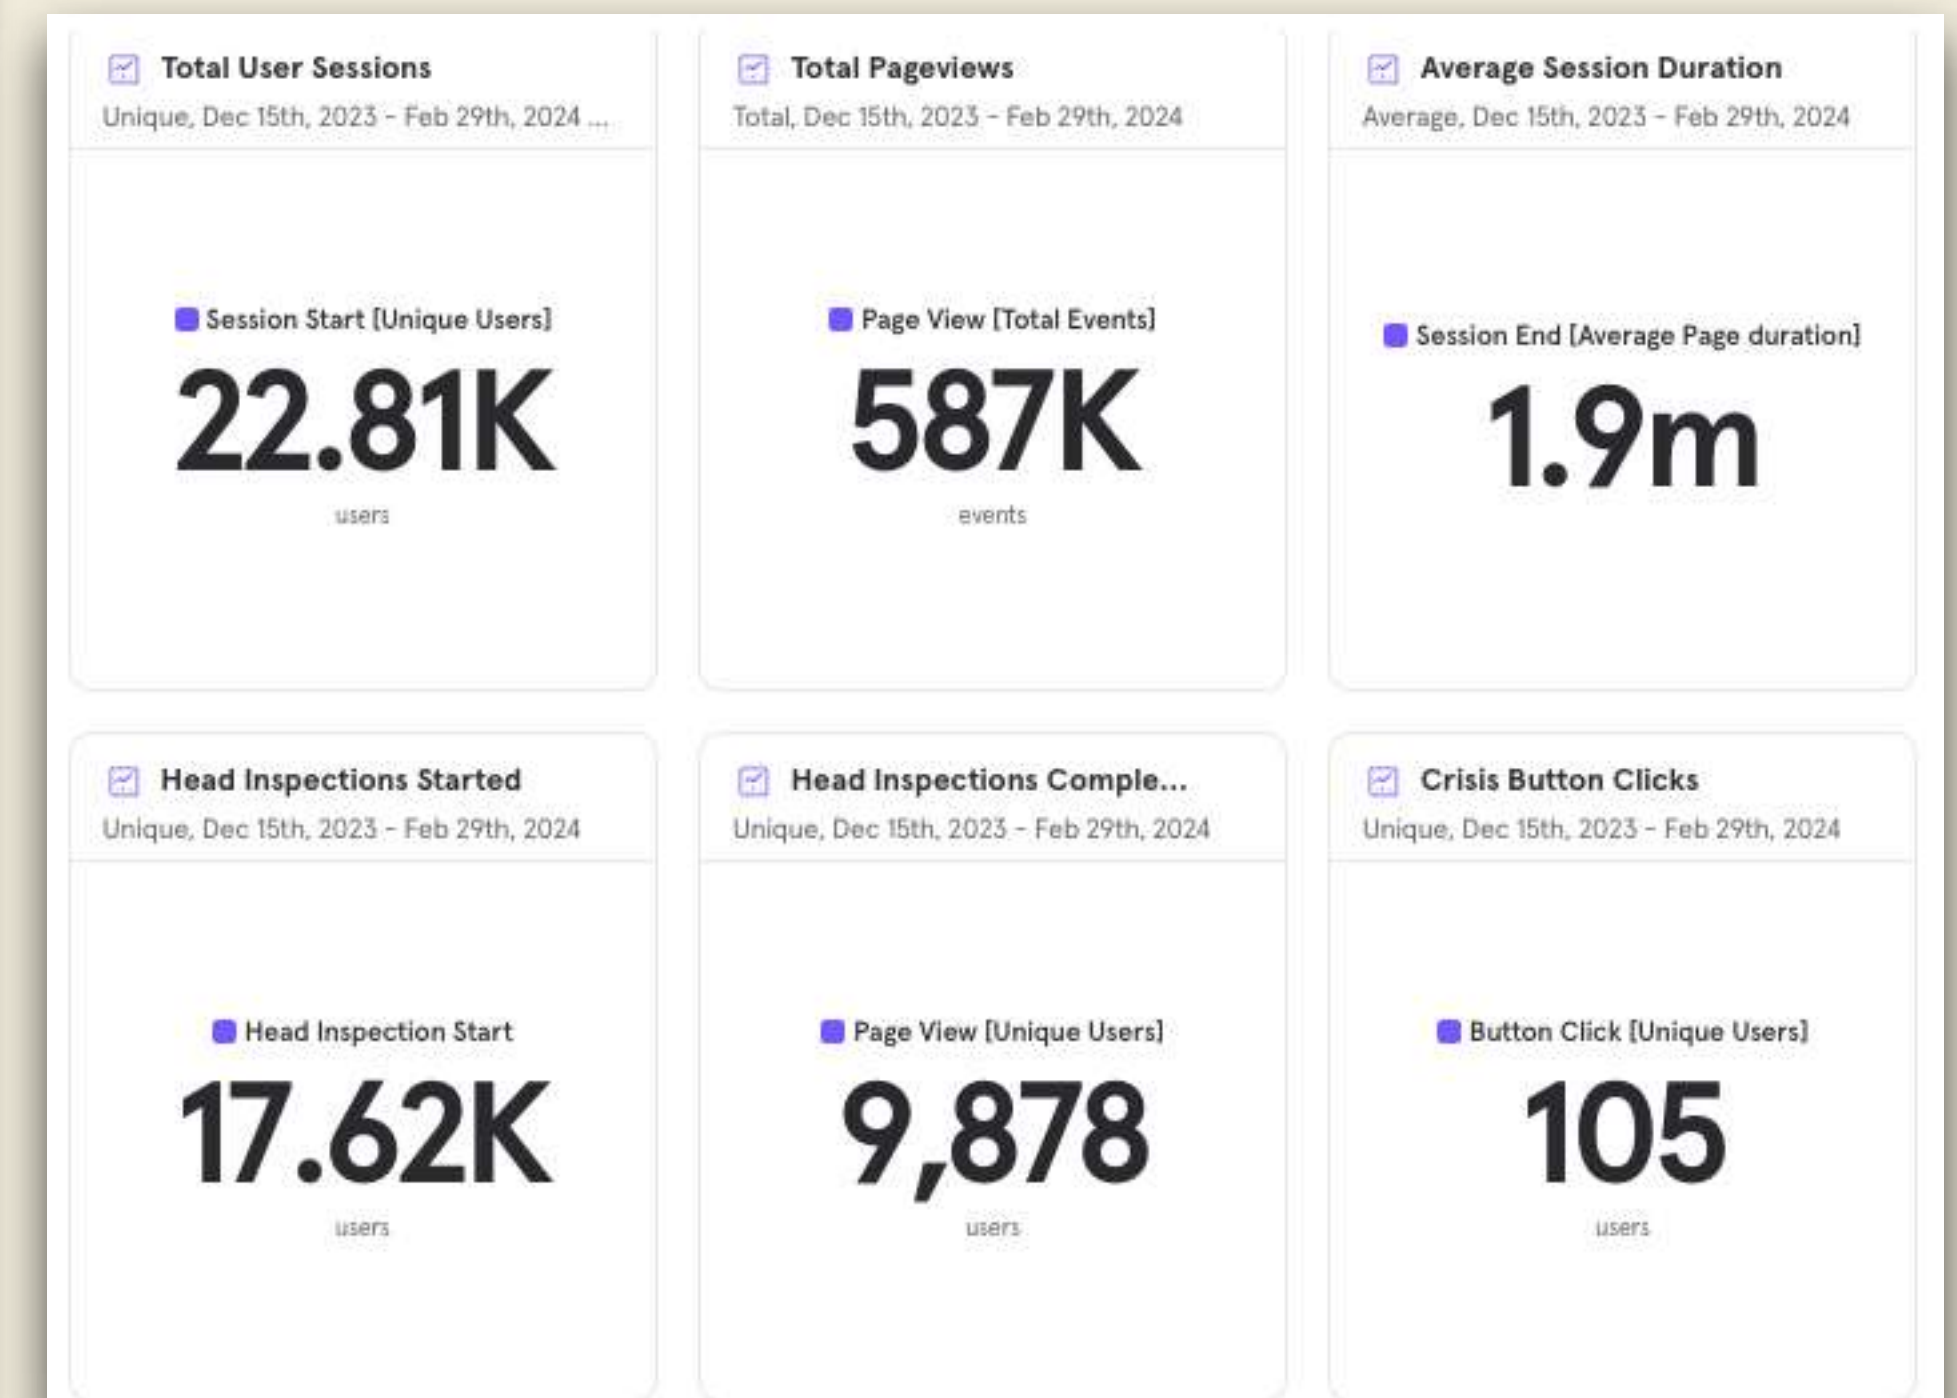

ManTherapy.org California Website Metrics

California analytics data: January 1, 2023 – **September 30, 2023**

ManTherapy.org California Website Metrics

Head Inspections Completed

California analytics data: January 1, 2023 – **September 30, 2023**

ManTherapy.org California Website Metrics

California Google Analytics 4 data: October 1, 2023 – December 15, 2023

ManTherapy.org California Website Metrics

California Mixpanel analytics data: December 15, 2023 – February 29, 2024